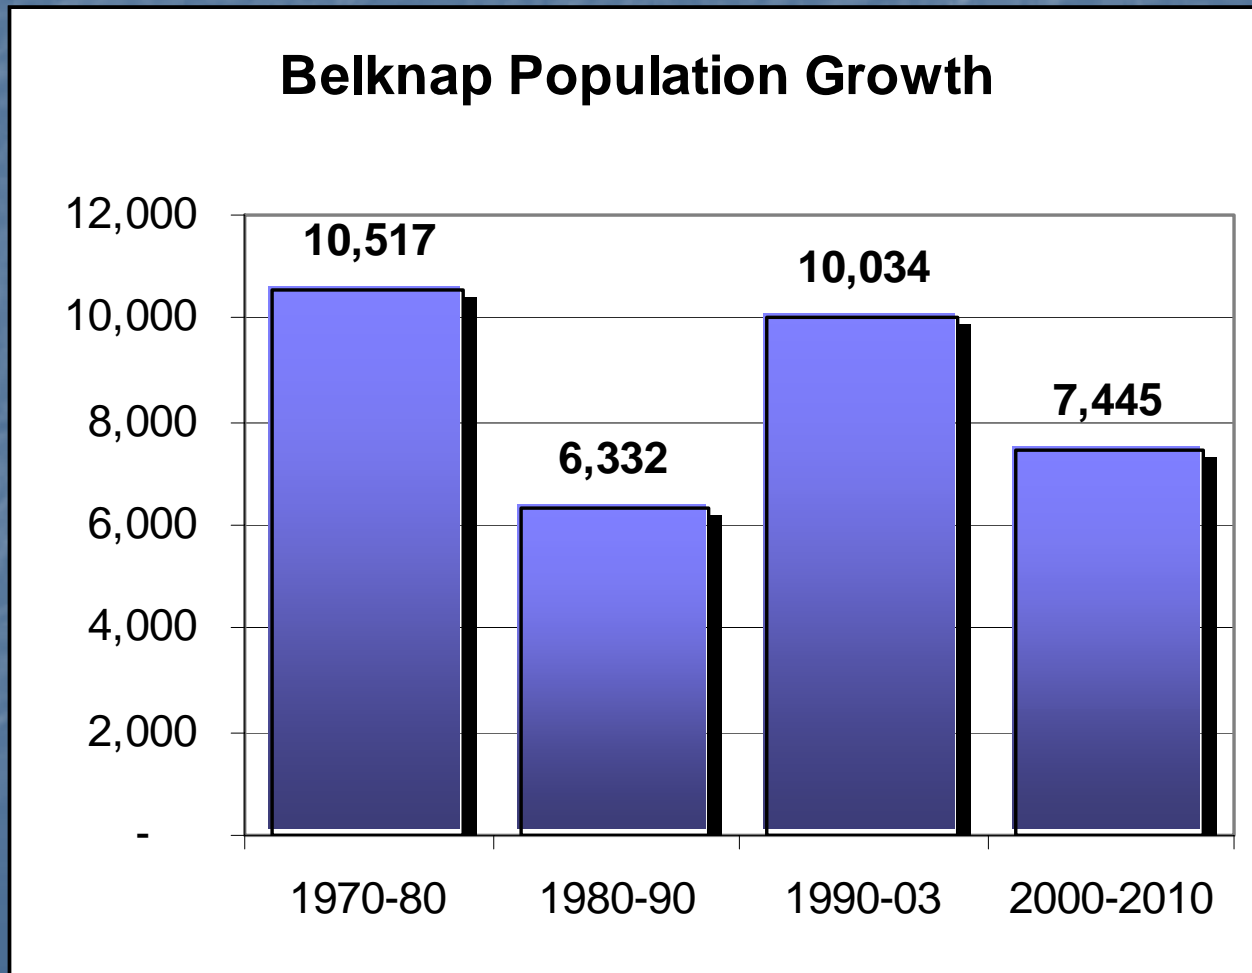

An aerial photograph of a coastal town, likely in Belknap County, New Hampshire. The town is built on a peninsula or a narrow strip of land, with a large body of water (likely the Atlantic Ocean) to the right. The background shows a dense forest of evergreen trees. The sky is overcast and grey.

Belknap County Families: An Economic Perspective

Russ Thibeault

Applied Economic Research

January 2005

Belknap County Population Now is 59,250

Belknap Added 10,000 New Residents Between 1990 and 2003

Laconia's Growth Slower Than County's

Population Trends and Projections

County Adds 6,000 New Jobs

Growth Is in Retail and Service Jobs

Character of Growth Affects Families

Slightly Lower Overall Poverty Rate, But Higher Rate Among Children

Our Troubled Families