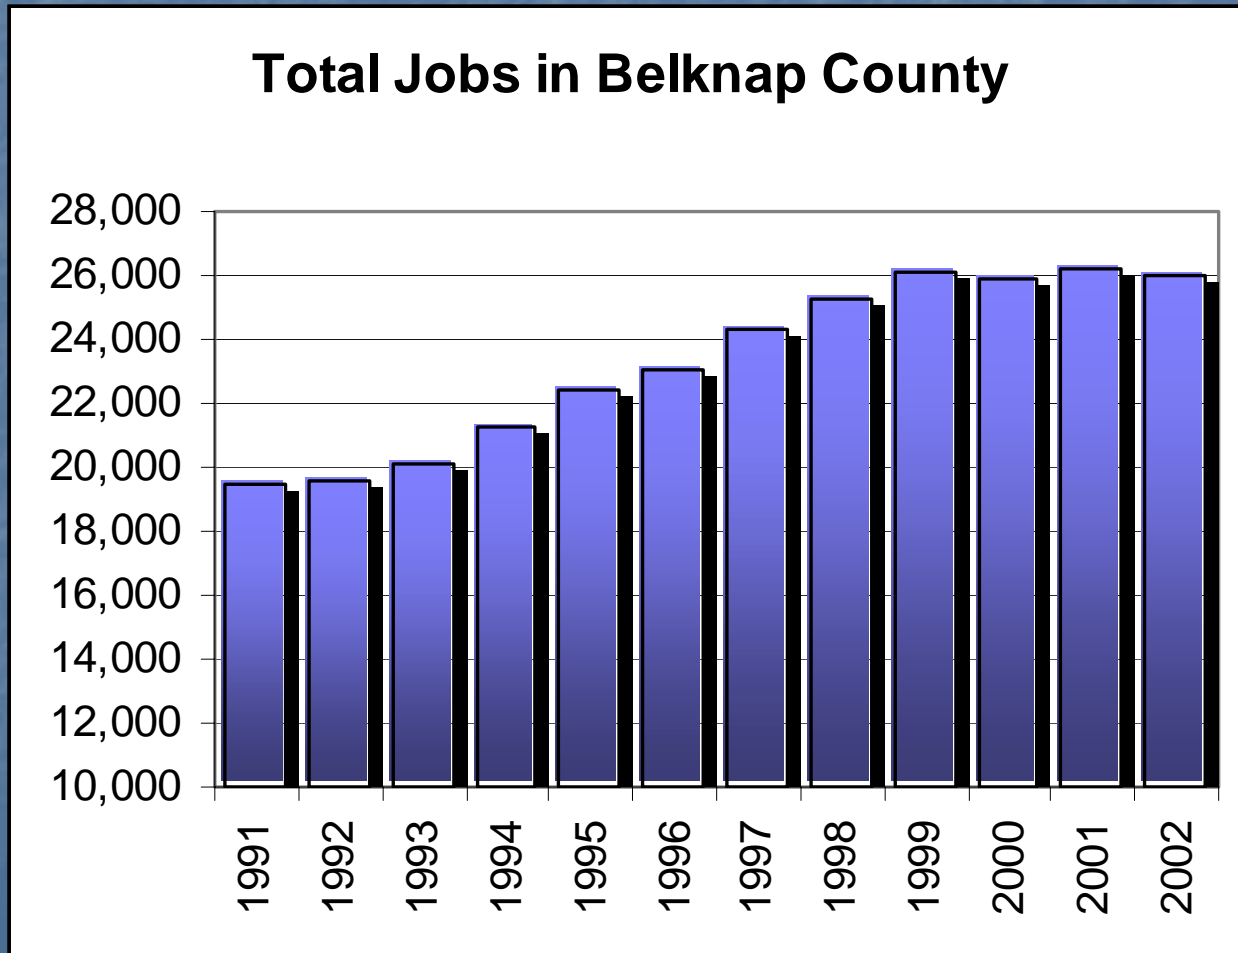

An aerial photograph of a coastal town, likely in Belknap County, New Hampshire. The town is built on a peninsula or a narrow strip of land, with a large body of water (likely the Atlantic Ocean) to the right. The background shows a dense forest of evergreen trees. The sky is overcast and grey.

Belknap County Families: An Economic Perspective

Russ Thibeault

Applied Economic Research

January 2005

Belknap County Population Now is 59,250

Belknap Added 10,000 New Residents Between 1990 and 2003

Laconia's Growth Slower Than County's

Population Trends and Projections

County Adds 6,000 New Jobs

Growth Is in Retail and Service Jobs

Character of Growth Affects Families

Slightly Lower Overall Poverty Rate, But Higher Rate Among Children

Our Troubled Families