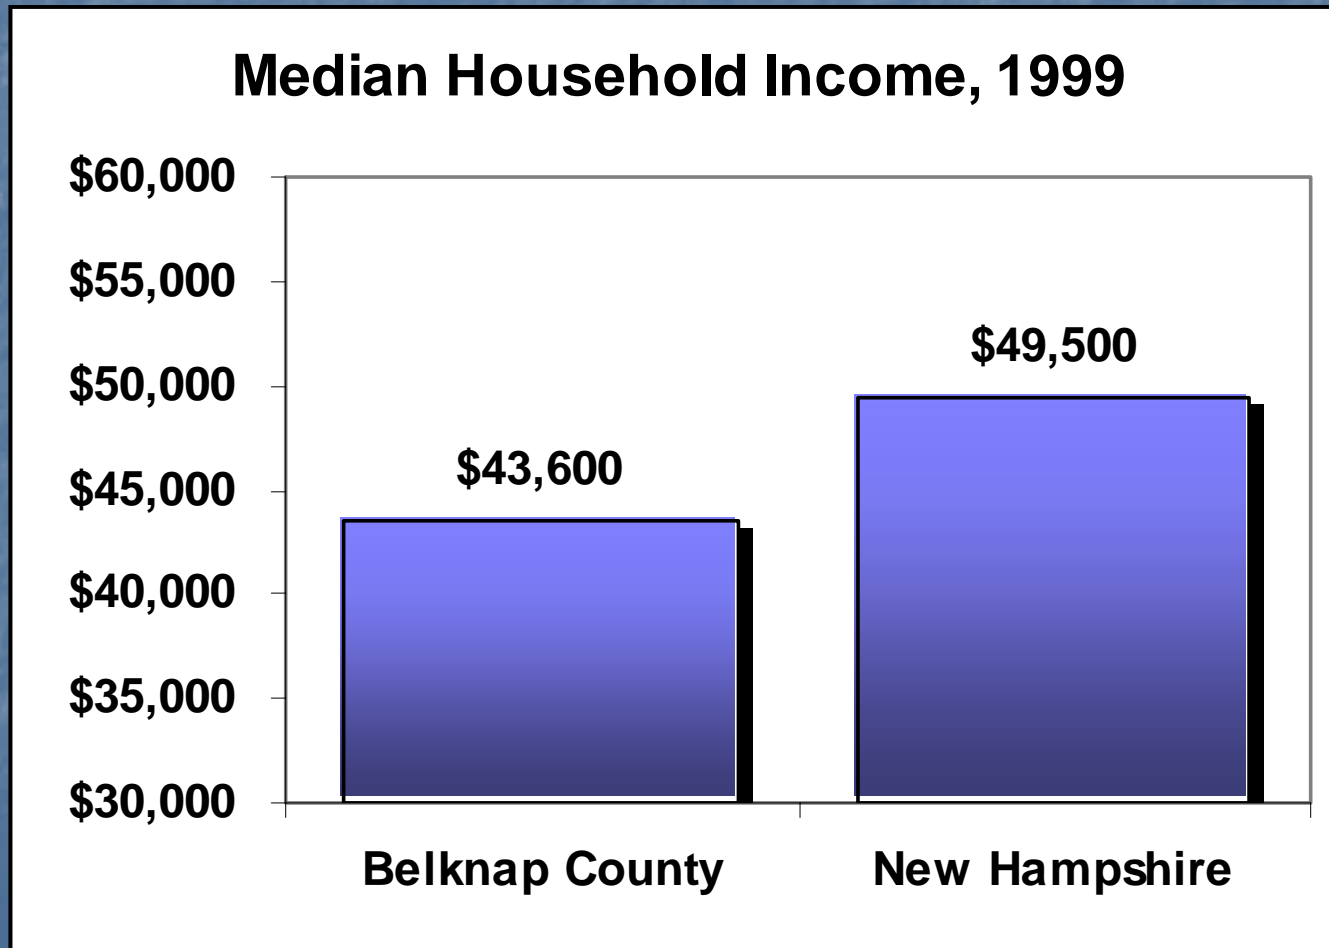

Belknap County Families: An Economic Perspective

Russ Thibeault

Applied Economic Research

January 2005

Belknap County Population Now is 59,250

Belknap Added 10,000 New Residents Between 1990 and 2003

Laconia's Growth Slower Than County's

Population Trends and Projections

County Adds 6,000 New Jobs

Growth Is in Retail and Service Jobs

Character of Growth Affects Families

Slightly Lower Overall Poverty Rate, But Higher Rate Among Children

Our Troubled Families

Single Parent Households are Mushrooming

Home Prices Double Since 1998

Housing is Less Affordable

Because of Job Quality, Our Incomes are Lower Than State's

Median 2 Bedroom Rent is Now \$800

If You Can Find One To Rent

Rental Vacancy Rate

So What?

- County's growth figures are very positive
- BUT: *QUALITY* of economic growth is a problem
 - Jobs added have been in lower paying categories, with fewer benefits
- Very difficult to "make it" on one paycheck
 - Single parent households are stressed-out
- Cost of housing is taking a larger chunk out of family income
 - Rising energy costs add to the bite