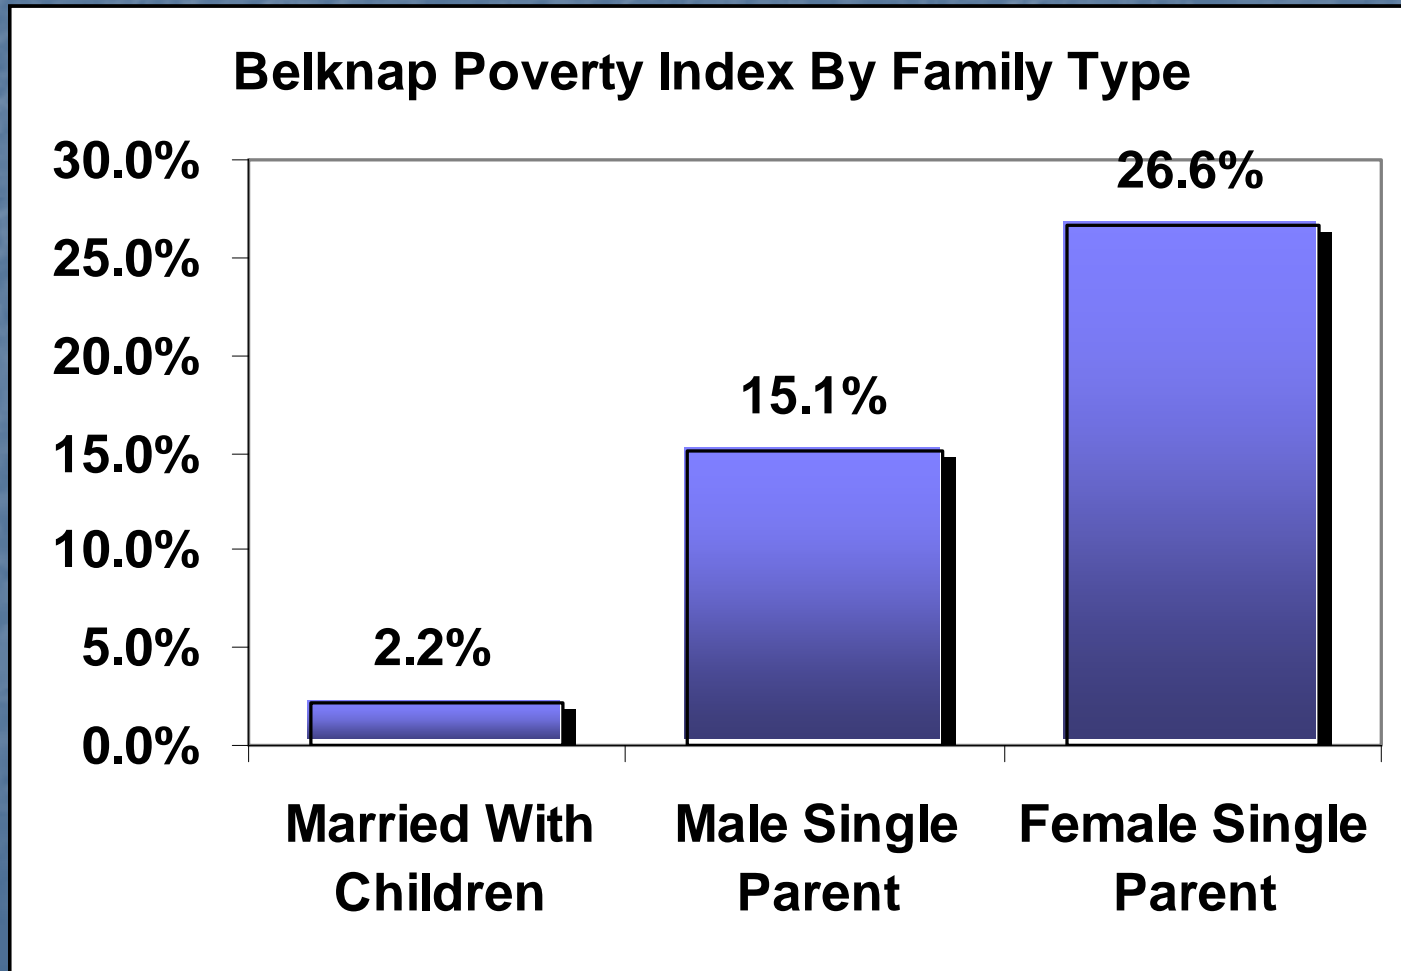

Belknap County Families: An Economic Perspective

Russ Thibeault

Applied Economic Research

January 2005

Belknap County Population Now is 59,250

Belknap Added 10,000 New Residents Between 1990 and 2003

Laconia's Growth Slower Than County's

Population Trends and Projections

County Adds 6,000 New Jobs

Growth Is in Retail and Service Jobs

Character of Growth Affects Families

Slightly Lower Overall Poverty Rate, But Higher Rate Among Children

Our Troubled Families