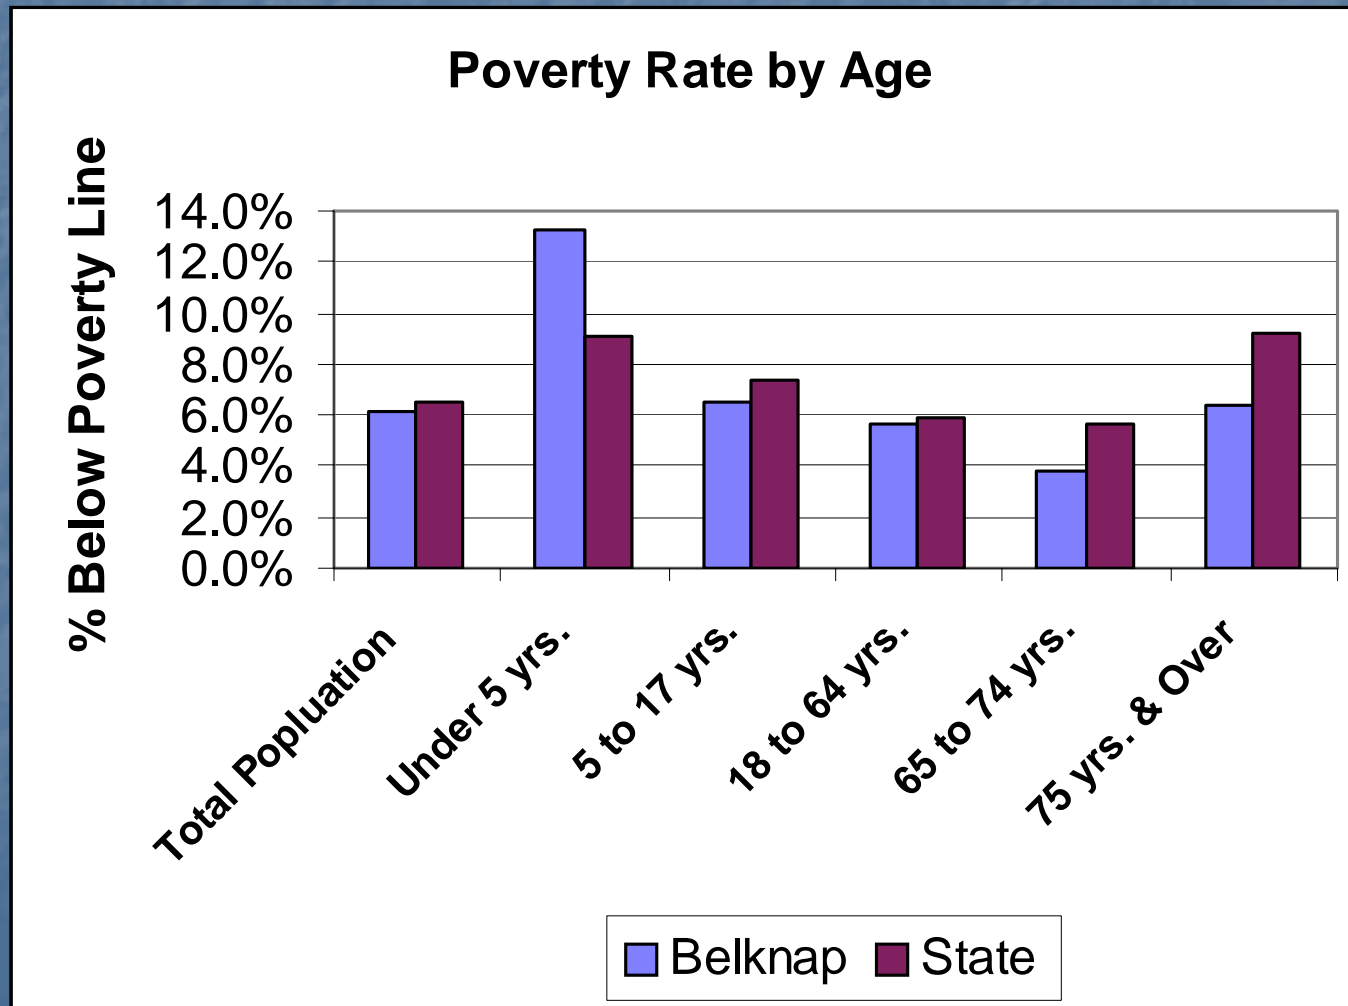

Belknap County Families: An Economic Perspective

Russ Thibeault

Applied Economic Research

January 2005

Belknap County Population Now is 59,250

Belknap Added 10,000 New Residents Between 1990 and 2003

Laconia's Growth Slower Than County's

Population Trends and Projections

County Adds 6,000 New Jobs

Growth Is in Retail and Service Jobs

Character of Growth Affects Families

Slightly Lower Overall Poverty Rate, But Higher Rate Among Children

Our Troubled Families