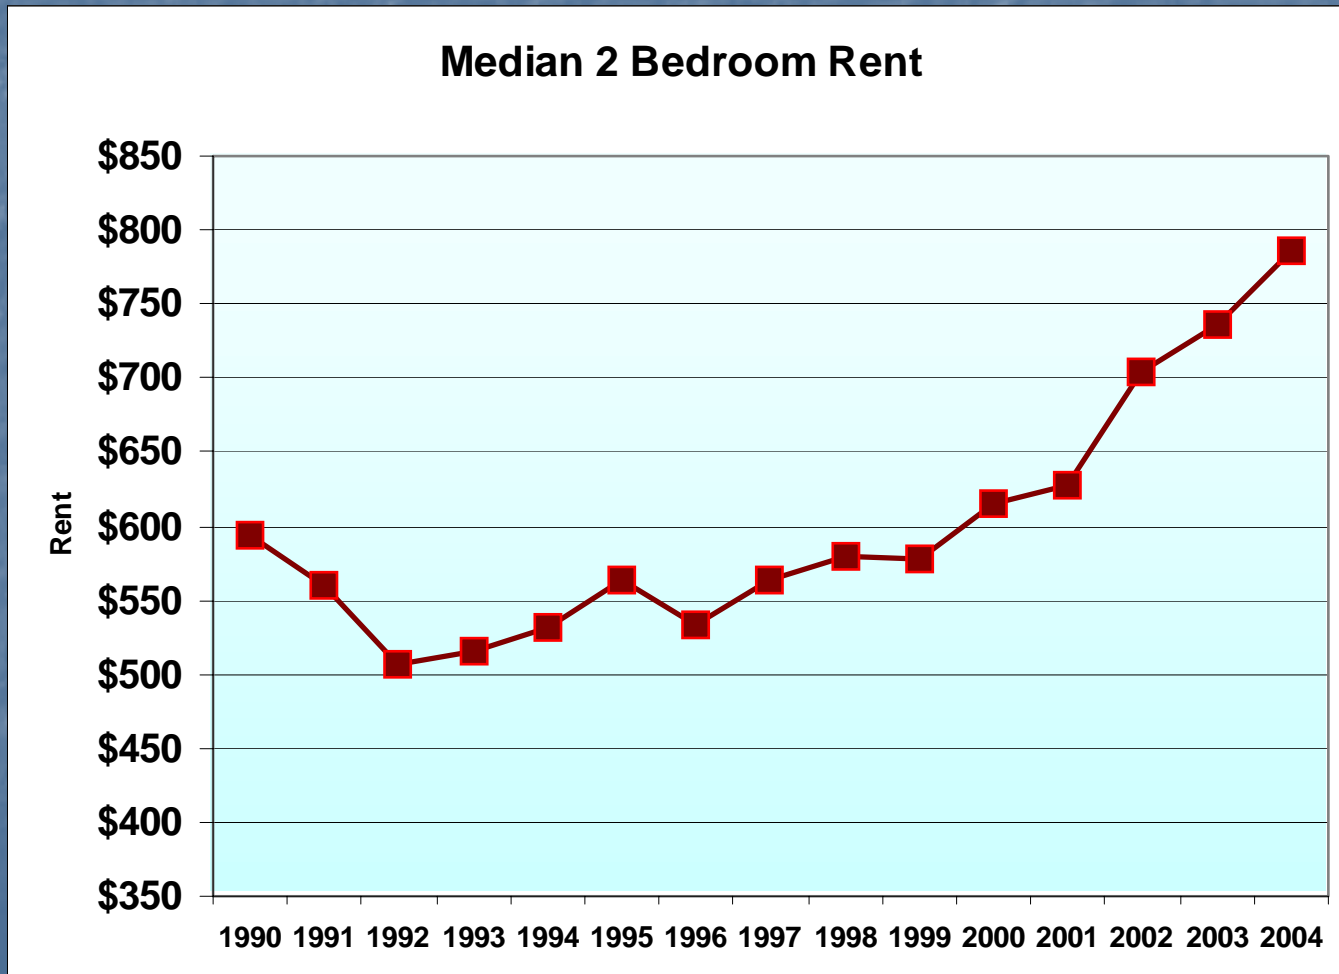

Single Parent Households are Mushrooming

Home Prices Double Since 1998

Housing is Less Affordable

Because of Job Quality, Our Incomes are Lower Than State's

Median 2 Bedroom Rent is Now \$800

If You Can Find One To Rent