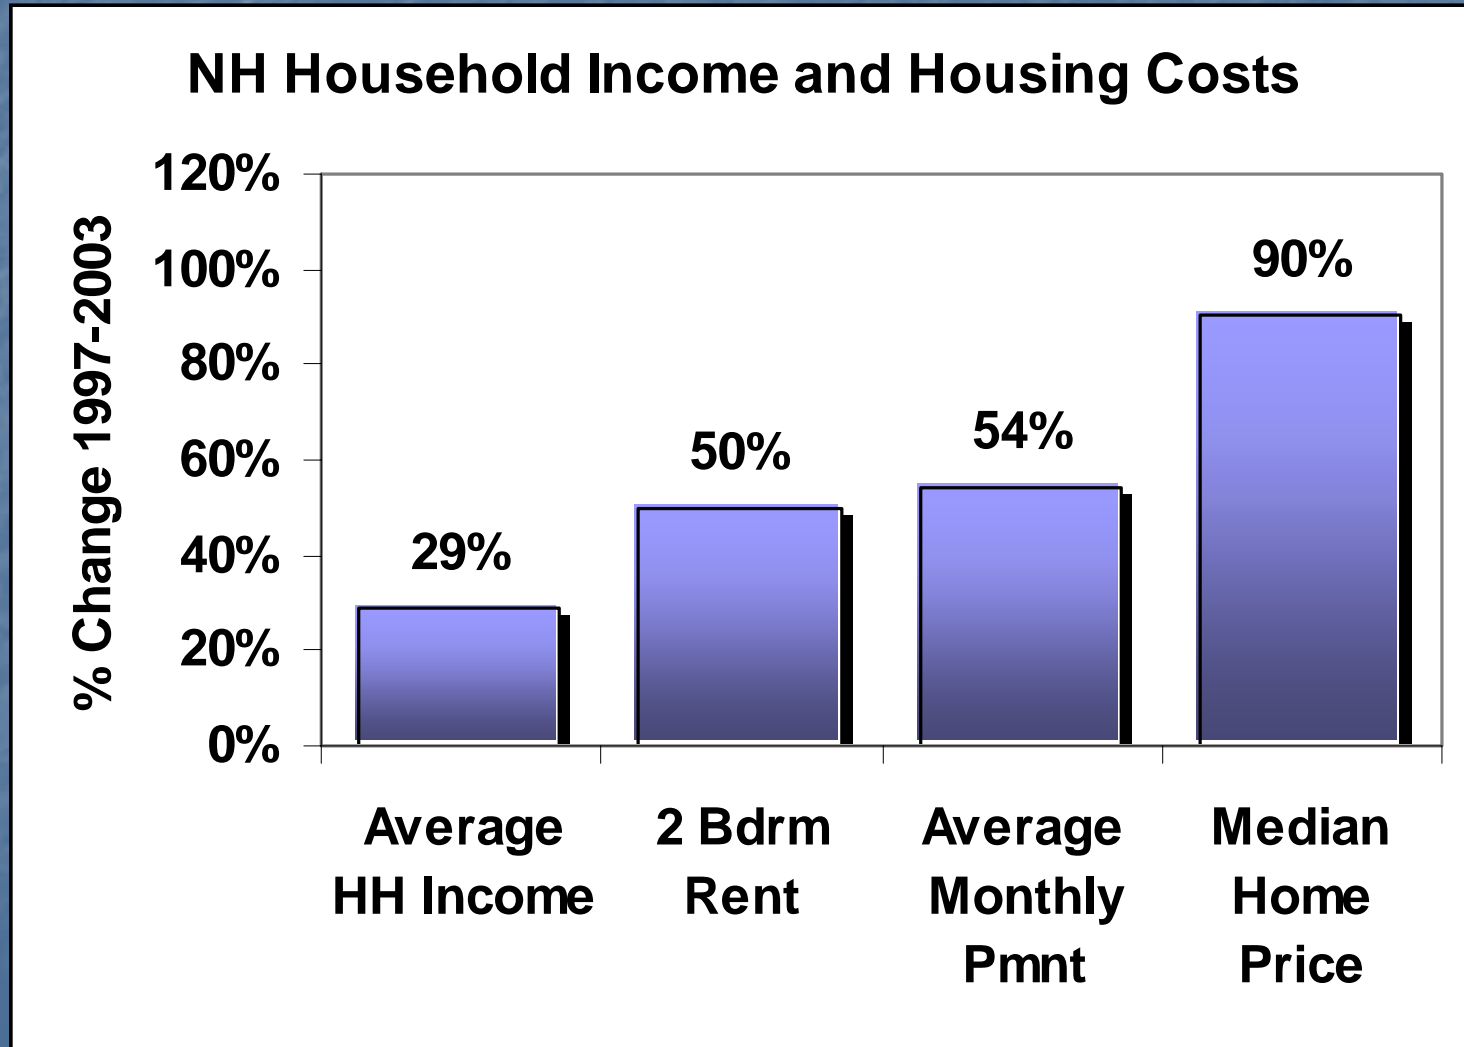

Belknap County Families: An Economic Perspective

Russ Thibeault

Applied Economic Research

January 2005

Belknap County Population Now is 59,250

Belknap Added 10,000 New Residents Between 1990 and 2003

Laconia's Growth Slower Than County's

Population Trends and Projections

County Adds 6,000 New Jobs

Growth Is in Retail and Service Jobs

Character of Growth Affects Families

Slightly Lower Overall Poverty Rate, But Higher Rate Among Children

Our Troubled Families

Single Parent Households are Mushrooming

Home Prices Double Since 1998

Housing is Less Affordable

Because of Job Quality, Our Incomes are Lower Than State's

Median 2 Bedroom Rent is Now \$800

If You Can Find One To Rent

Rental Vacancy Rate

So What?

- County's growth figures are very positive
- BUT: *QUALITY* of economic growth is a problem
 - Jobs added have been in lower paying categories, with fewer benefits
- Very difficult to "make it" on one paycheck
 - Single parent households are stressed-out
- Cost of housing is taking a larger chunk out of family income
 - Rising energy costs add to the bite