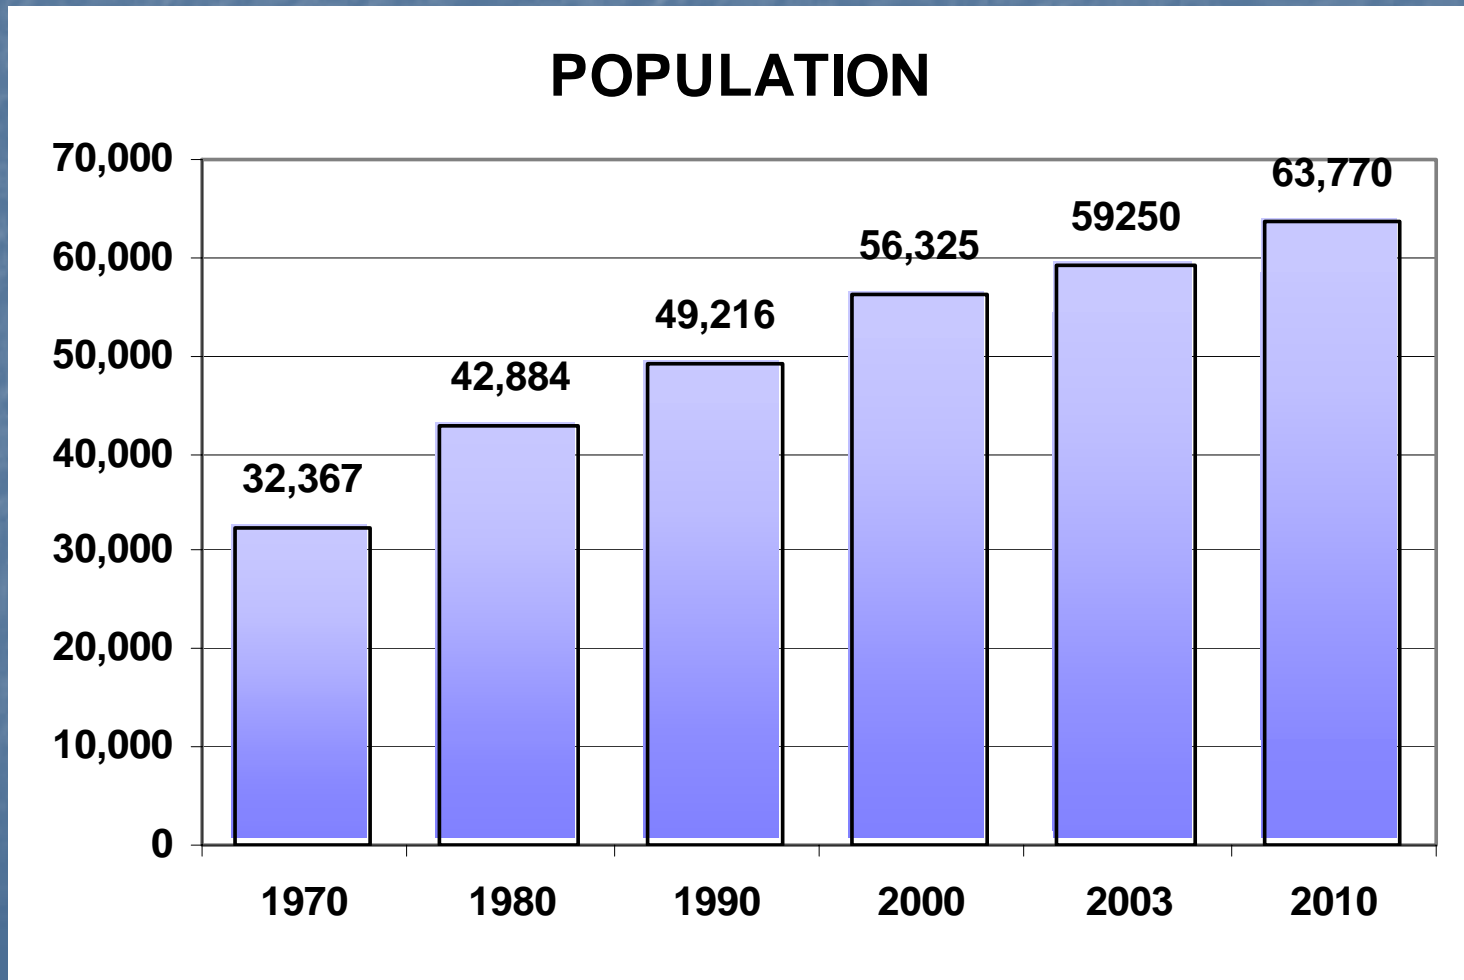

An aerial photograph of a coastal town, likely in Belknap County, New Hampshire. The town is built on a peninsula or a narrow strip of land, with a large body of water (likely the Atlantic Ocean) to the right. The background shows a dense forest of evergreen trees. The sky is overcast and grey.

Belknap County Families: An Economic Perspective

Russ Thibeault

Applied Economic Research

January 2005

Belknap County Population Now is 59,250

Belknap Added 10,000 New Residents Between 1990 and 2003

Laconia's Growth Slower Than County's

Population Trends and Projections

County Adds 6,000 New Jobs

Growth Is in Retail and Service Jobs

Character of Growth Affects Families

Slightly Lower Overall Poverty Rate, But Higher Rate Among Children

Our Troubled Families